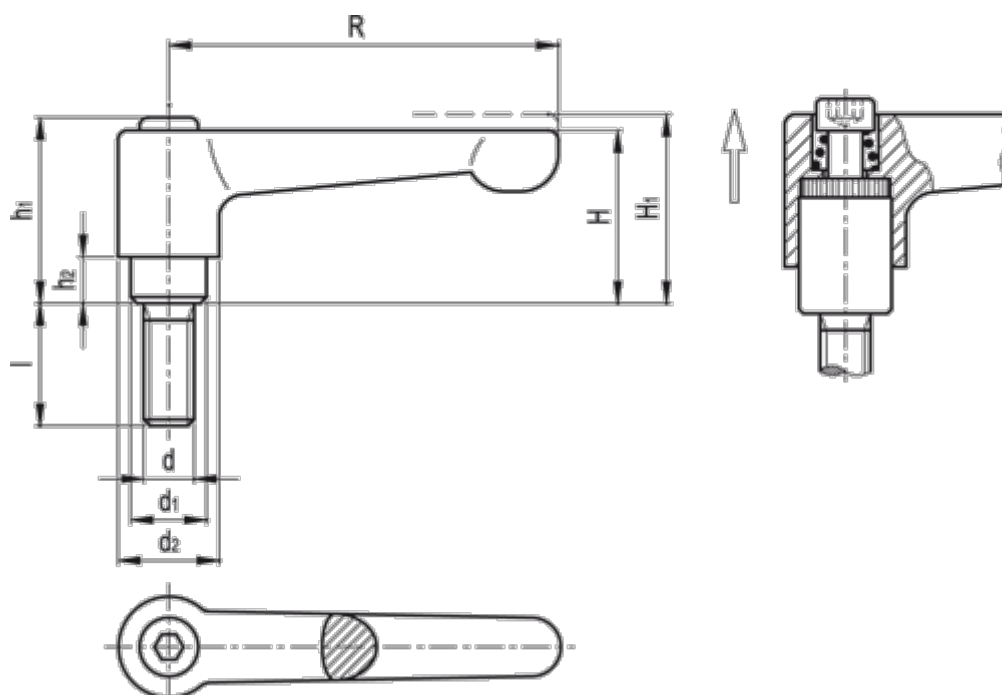

Article number: 20282981

Description: E+G Adjustable handle  
GN 302-78-M10-40-SW, black

## Measures

$d = M10$	$R = 78$
$d_1 = 16.0$	Weight (g) = 144
$d_2 = 21.0$	
$H = 34.0$	
$h_1 = 36.0$	
$H_1 = 38.0$	
$h_2 = 8.0$	
$l = 40$	